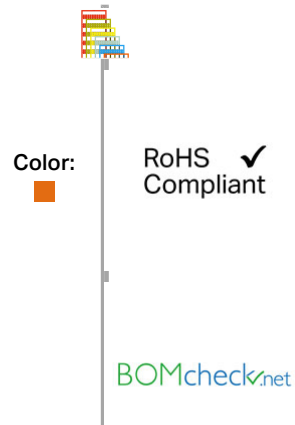

Data sheet | Item number: 793-664/000-012

WMB marking card; as card; MARKED; 910, 920 ... 1000 (10 each); not stretchable; Vertical marking; snap-on type

793-664/000-012

Data

Technical Data

Color	orange
Marking	910, 920 ... 1000 (10 each)
Printing direction	Vertical marking
Color of marking	red
Marking type	Digits
Konfektionierung	10 strips with 10 markers per card
Marker width	5 mm
Fire load	0.27 MJ